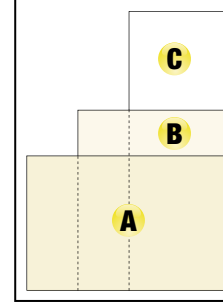

Ad sizes

Because our publications are tabloid size, our full-page ads are **35% larger** than other publications who use regular magazine-size paper.

Trim Size 10.5" x 14.5"

Bleed Size 11" x 15" (Bleed is offered for full-page ads, as well as half-page spreads.)

Full Page

A 9.5" x 13.333"

3/4 Page

A 7.08" x 13.333"

Jr. Page

A 7.08" x 10"

1/2 Page

- A** 9.5" x 6.5"
- B** 7.08" x 8.667"
- C** 4.66" x 13.333"

1/3 Page

- A** 9.5" x 4.333"
- B** 4.66" x 8.833"

1/4 Page

- A** 9.5" x 3.333"
- B** 7.08" x 4.1667"
- C** 4.66" x 6.5"
- D** 2.24" x 13.333"

1/6 Page

- A** 7.08" x 3.1667"
- B** 4.66" x 4.1667"
- C** 2.24" x 8.833"

Trim Size 8.25" x 10.75"

Bleed Size 8.75" x 11.25"

Full Page
A 7.5" x 9.75"

1/2 Page
A 7.5" x 4.8"
B 3.66" x 9.75"

1/3 Page
A 7.5" x 3.15"
B 3.66" x 6.3"

1/6 Page
C 3.66" x 3.15"

1/4 Page
A 3.66" x 4.8"

1/8 Page
B 3.66" x 2.24"