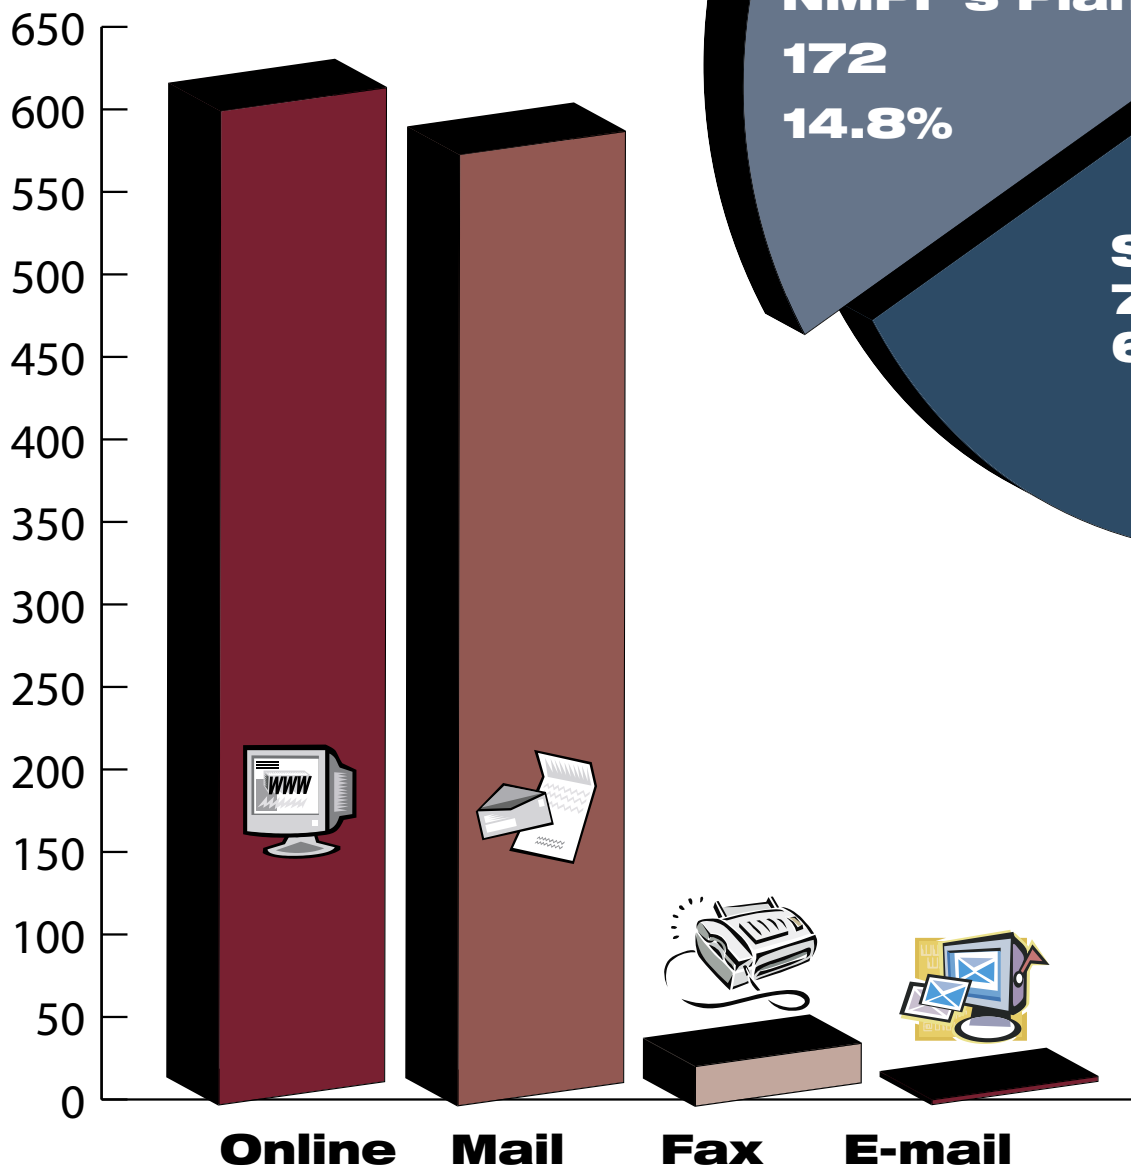

# PD POLL

## Which of the following plans do you support most for dairy industry reform?

In the next few pages we will share some of the information we have gleaned from the data and results of our most recent poll. We also encourage you to take part in our follow-up poll, asking dairy producers if they have come to a decision on which plan they will support.

Above is the final vote totals broken down in number of votes and percentage of the total votes.

Left is the number of votes received by medium, including online poll page, postal mail, fax and e-mail. As you can see, a letter-writing campaign from the Northeast played a major part in the final totals. Read "Consumers sway dairy poll" on page 29 to learn more about who sent in most of the letters.