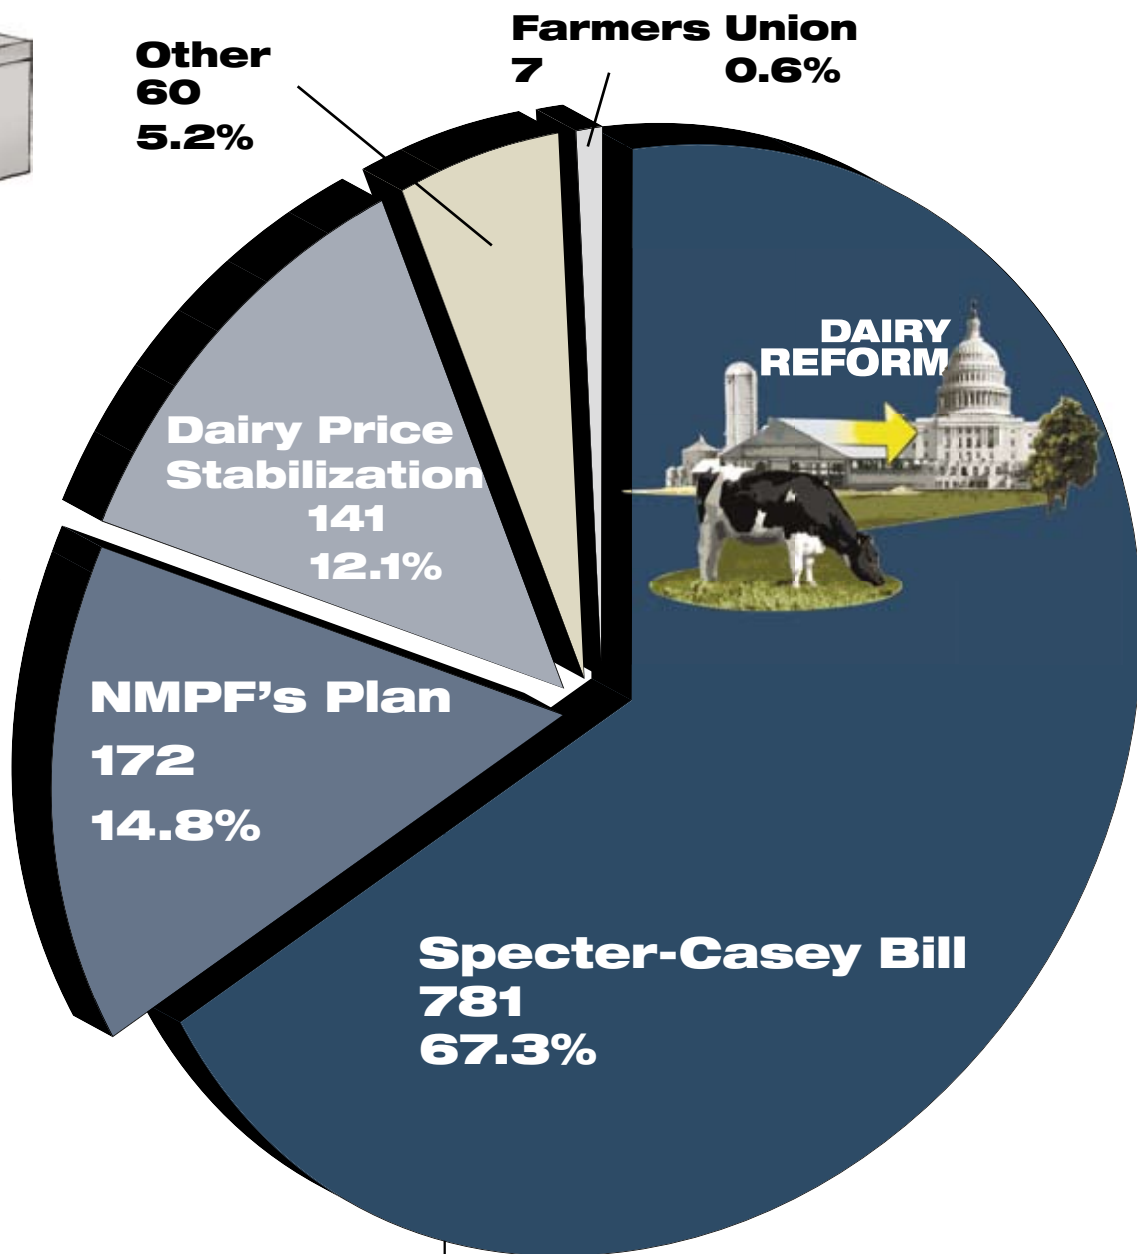

# PD POLL

## Which of the following plans do you support most for dairy industry reform?

In the next few pages we will share some of the information we have gleaned from the data and results of our most recent poll. We also encourage you to take part in our follow-up poll, asking dairy producers if they have come to a decision on which plan they will support.

Above is the final vote totals broken down in number of votes and percentage of the total votes.

Left is the number of votes received by medium, including online poll page, postal mail, fax and e-mail. As you can see, a letter-writing campaign from the Northeast played a major part in the final totals. Read "Consumers sway dairy poll" on page 29 to learn more about who sent in most of the letters.