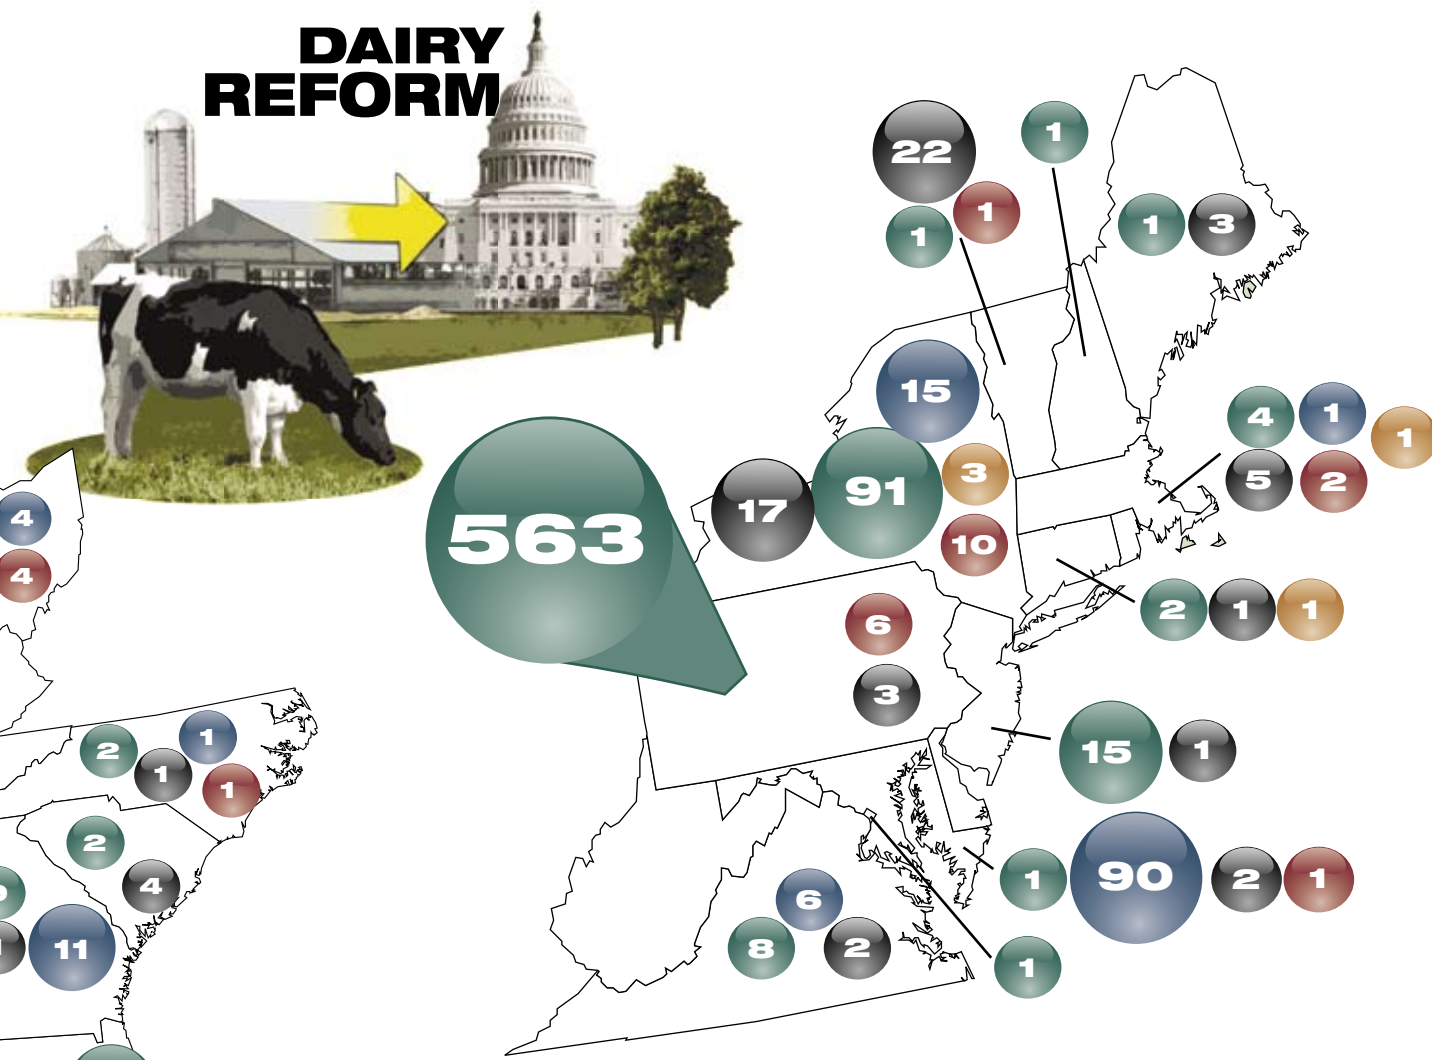

# DAIRY REFORM

## Votes by state

The image to the left is a breakdown of the poll votes received by state. Major support for the Specter-Casey Bill in Pennsylvania, New York and New Jersey are due in large part to the efforts of Progressive Agriculture Organization's letter campaign that was explained in the article on page 29. The NMPF plan and DPSP had hubs of increased support near their place of origin.

## Votes by date

The graph below chronicles the voting over the life of the poll which began in May. While votes received online was constant throughout the poll, significant increases in poll voting from week to week can largely be ascribed to the voting-campaign previously referenced, which contributed 20, 30 or 40 mail-in votes at a time.

Norwegian Red sires  
**to maximize profit**  
 in your crossbreeding program