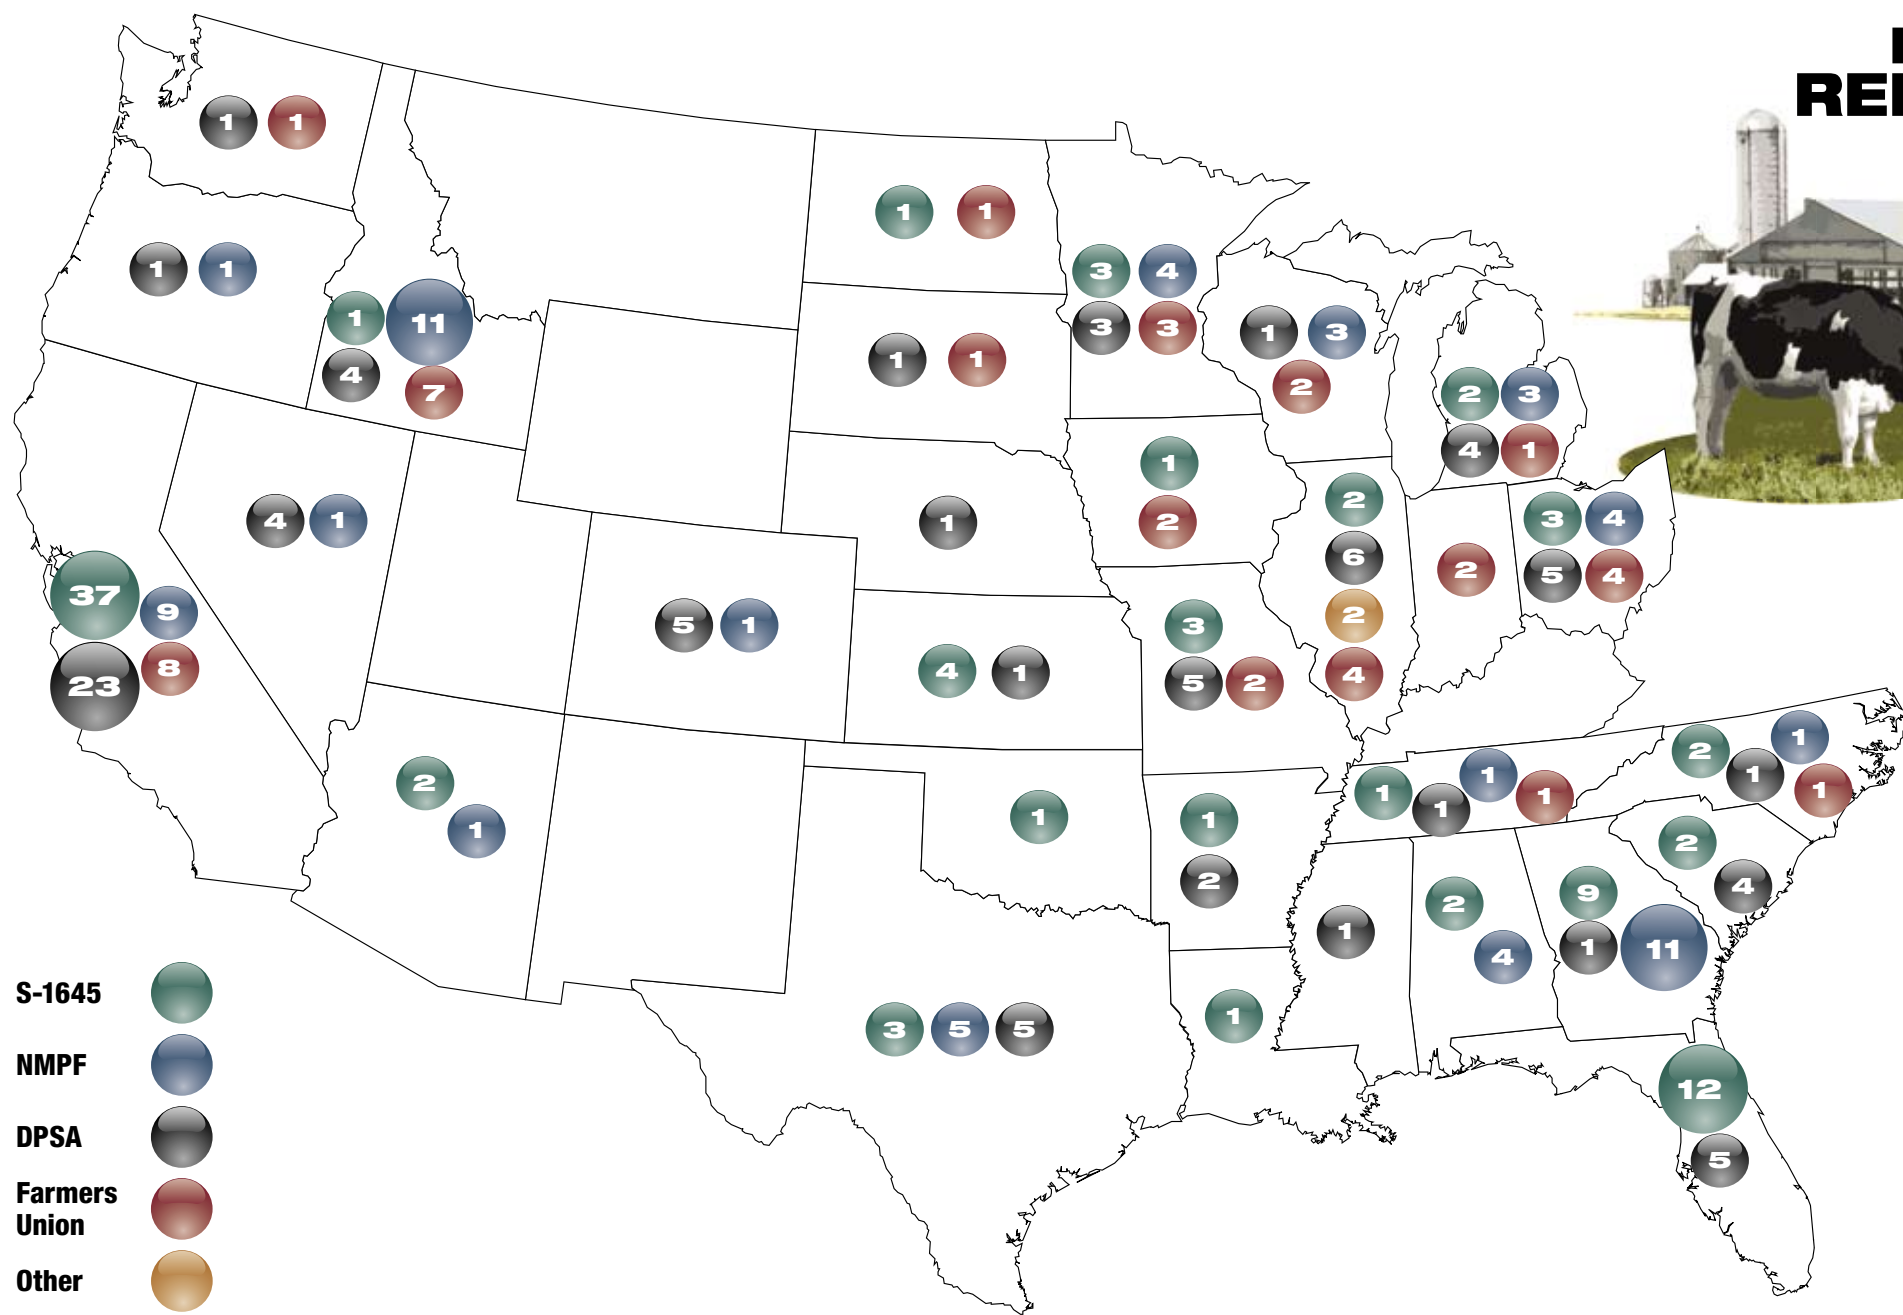

# DAIRY REFORM

## Votes by state

The image to the left is a breakdown of the poll votes received by state. Major support for the Specter-Casey Bill in Pennsylvania, New York and New Jersey are due in large part to the efforts of Progressive Agriculture Organization's letter campaign that was explained in the article on page 29. The NMPF plan and DPSP had hubs of increased support near their place of origin.

## Votes by date

The graph below chronicles the voting over the life of the poll which began in May. While votes received online was constant throughout the poll, significant increases in poll voting from week to week can largely be ascribed to the voting-campaign previously referenced, which contributed 20, 30 or 40 mail-in votes at a time.

Norwegian Red sires  
**to maximize profit**  
 in your crossbreeding program