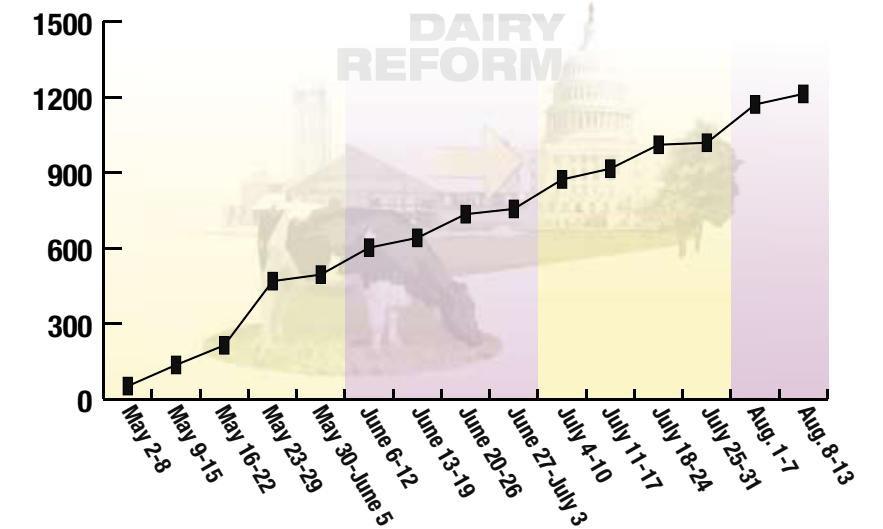

# DAIRY REFORM

## Votes by state

The image to the left is a breakdown of the poll votes received by state. Major support for the Specter-Casey Bill in Pennsylvania, New York and New Jersey are due in large part to the efforts of Progressive Agriculture Organization's letter campaign that was explained in the article on page 29. The NMPF plan and DPSP had hubs of increased support near their place of origin.

## Votes by date

The graph below chronicles the voting over the life of the poll which began in May. While votes received online was constant throughout the poll, significant increases in poll voting from week to week can largely be ascribed to the voting-campaign previously referenced, which contributed 20, 30 or 40 mail-in votes at a time.

Norwegian Red sires  
**to maximize profit**  
 in your crossbreeding program