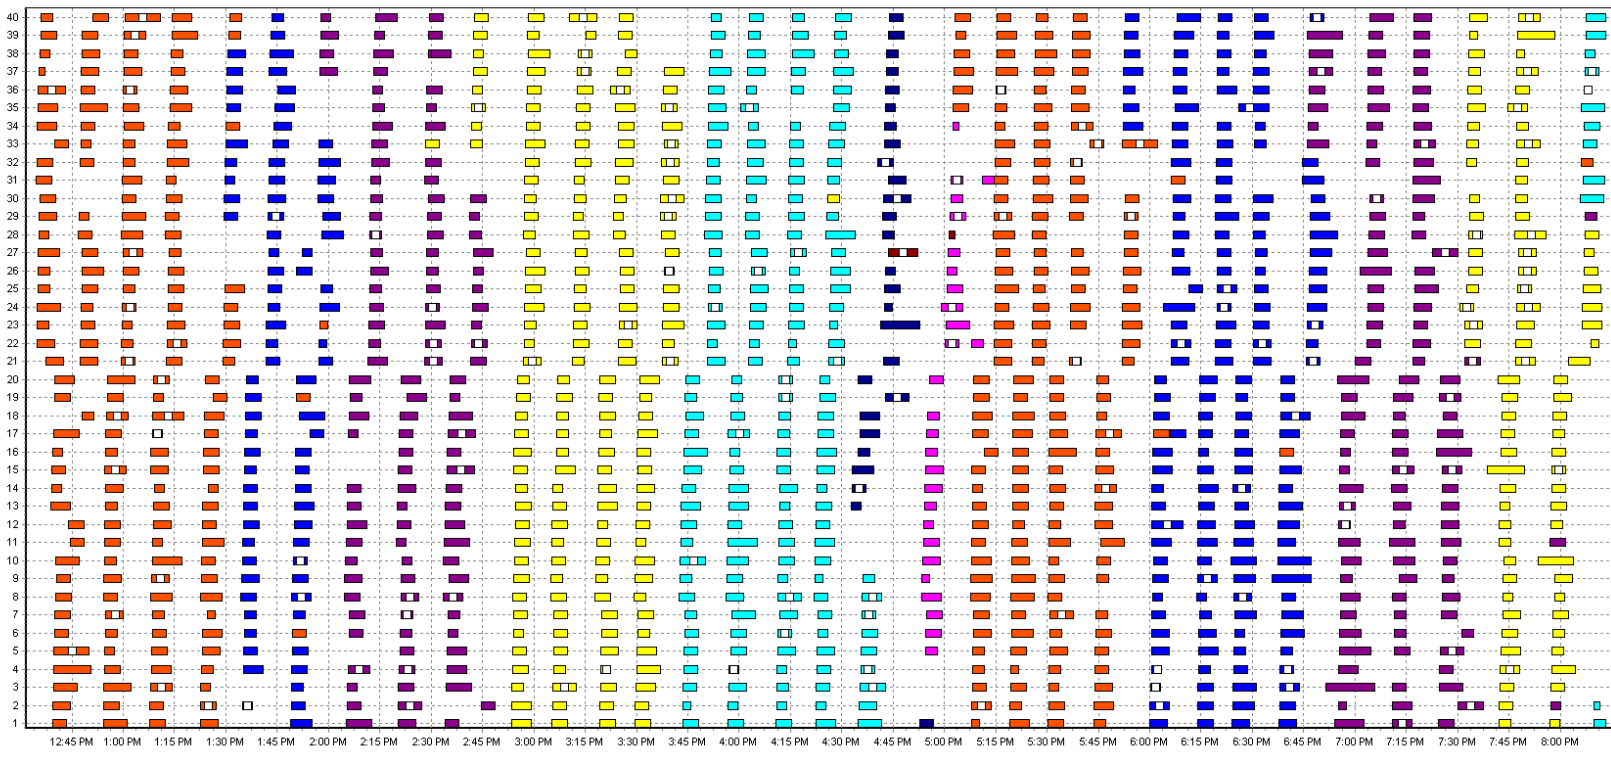

FIGURE 4

11/12/17 Demo Herd

- PEN = 21
- PEN = 22
- PEN = 23
- PEN = 2
- PEN = 1
- PEN = 6
- PEN = 10
- PEN = 7
- PEN = 3
- PEN = 4
- PEN = 5
- PEN = 9
- PEN = 8