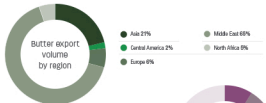

EXPORT ASSISTANCE WATCH

Export-assisted products in 2020 represent the milkfat equivalent of 642.6 million pounds of milk. That's equal to the average annual milk production of 27,472 U.S. dairy cows.

27,472

Q2 2020 CWT-assisted sales top 35 million pounds

Export sales are a vital part of the U.S. dairy economy, especially given the challenges of the coronavirus that have harmed domestic food service sales. The export assistance program from Cooperatives Working Together (CWT) is helping member cooperatives capture export sales in world markets, benefiting all dairy farmers and all dairy cooperatives in these difficult times.

CWT export assistance efforts focus on dairy products that positively impact producers' milk checks: American-type cheeses, anhydrous milkfat, butter containing 82% butterfat, cream cheese and whole milk powder. All these products move the components of U.S. dairy farmer milk overseas.

CWT member cooperatives submitted 244 requests for export assistance during April through June 2020. CWT provided assistance on 184 of these requests, resulting in contracts to sell 13.3 million pounds of cheddar, Gouda and Monterey Jack cheese, 5 million pounds of butter, 2 million pounds of anhydrous milkfat (AMF), 1.8 million pounds of cream cheese, and 13.7 million pounds of whole milk powder. ↷

Product destinations

Percentage of pounds of product sales-assisted first half 2020