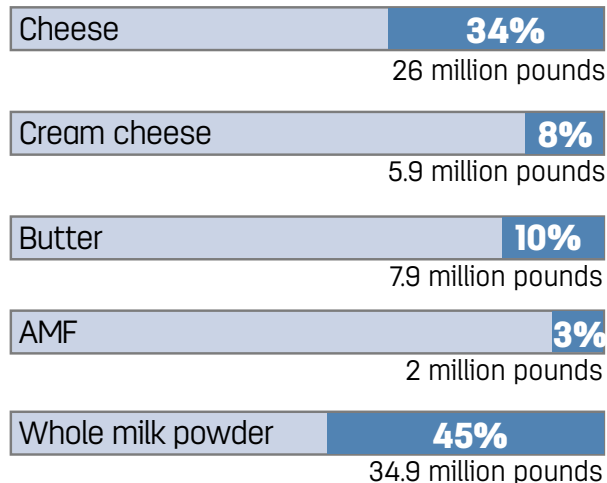

32,651

CWT expands export sales by 29.9 million pounds in Q3

In the third quarter of 2020, CWT's export assistance helped member cooperatives capture 132 export sales contracts for those dairy products that positively impact producers' milk checks. Collectively, those sales include: 5.9 million pounds of American-type cheeses, 1.7 million pounds of butter containing 82% butterfat, 18.4 million pounds of whole milk powder, 1.7 million pounds of anhydrous milkfat and 2.3 million pounds of cream cheese. These sales raised the 2020 CWT-assisted export sales totals to 26 million pounds of Cheddar, Gouda and Monterey Jack cheese; 7.9 million pounds of butter; 34.9 million pounds of whole milk powder; 2 million pounds of anhydrous milkfat, and 5.9 million pounds of cream cheese. Once that fulfillment of these contracted products is complete, it means that the milkfat equivalent of 772.8 million pounds of U.S. dairy farmer milk will be headed overseas. 🐄

Product destinations

● Asia **84%**

● Middle East **8%**

● Central America **4%**

● Oceania **4%**

Percentage of product sales-assisted through third quarter 2020

Year-to-date product totals are 26 million pounds of cheese, 7.9 million pounds of butter, 2 million pounds of AMF, 5.9 million pounds of cream cheese and 34.9 million pounds of whole milk powder.

Cooperatives Working Together (CWT) provided the content on this page. CWT was designed by America's dairy farmers to benefit all U.S. dairy farmers. It is a voluntary, producer-funded program developed by National Milk Producers Federation (NMPF) to strengthen and stabilize producer prices. Participating producers contribute four cents per hundredweight of milk produced to fund the program. For membership information go to www.cwt.coop