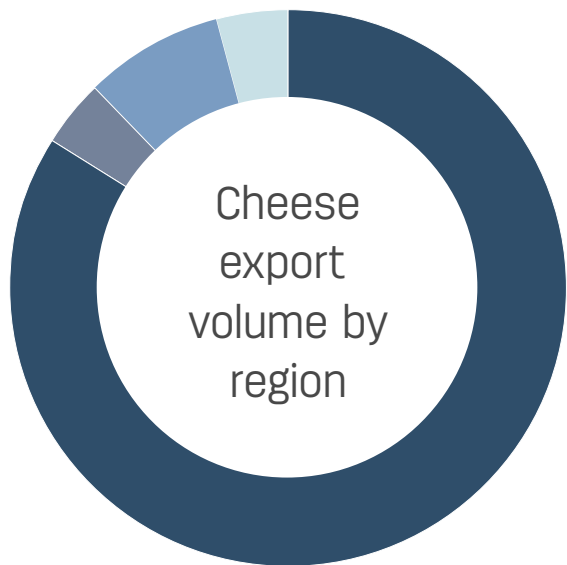

EXPORT ASSISTANCE WATCH

Through August 2020, shipments of CWT-assisted products total 79.7 million pounds. On a milkfat basis, that is the equivalent of 788.6 million pounds of milk, or the average annual milk production from 32,651 cows.

32,651

CWT expands export sales by 29.9 million pounds in Q3

In the third quarter of 2020, CWT's export assistance helped member cooperatives capture 132 export sales contracts for those dairy products that positively impact producers' milk checks. Collectively, those sales include: 5.9 million pounds of American-type cheeses, 1.7 million pounds of butter containing 82% butterfat, 18.4 million pounds of whole milk powder, 1.7 million pounds of anhydrous milkfat and 2.3 million pounds of cream cheese. These sales raised the 2020 CWT-assisted export sales totals to 26 million pounds of Cheddar, Gouda and Monterey Jack cheese; 7.9 million pounds of butter; 34.9 million pounds of whole milk powder; 2 million pounds of anhydrous milkfat, and 5.9 million pounds of cream cheese. Once that fulfillment of these contracted products is complete, it means that the milkfat equivalent of 772.8 million pounds of U.S. dairy farmer milk will be headed overseas. 🐄

Product destinations

● Asia **84%**

● Middle East **8%**

● Central America **4%**

● Oceania **4%**

Percentage of product sales-assisted through third quarter 2020

Year-to-date product totals are 26 million pounds of cheese, 7.9 million pounds of butter, 2 million pounds of AMF, 5.9 million pounds of cream cheese and 34.9 million pounds of whole milk powder.